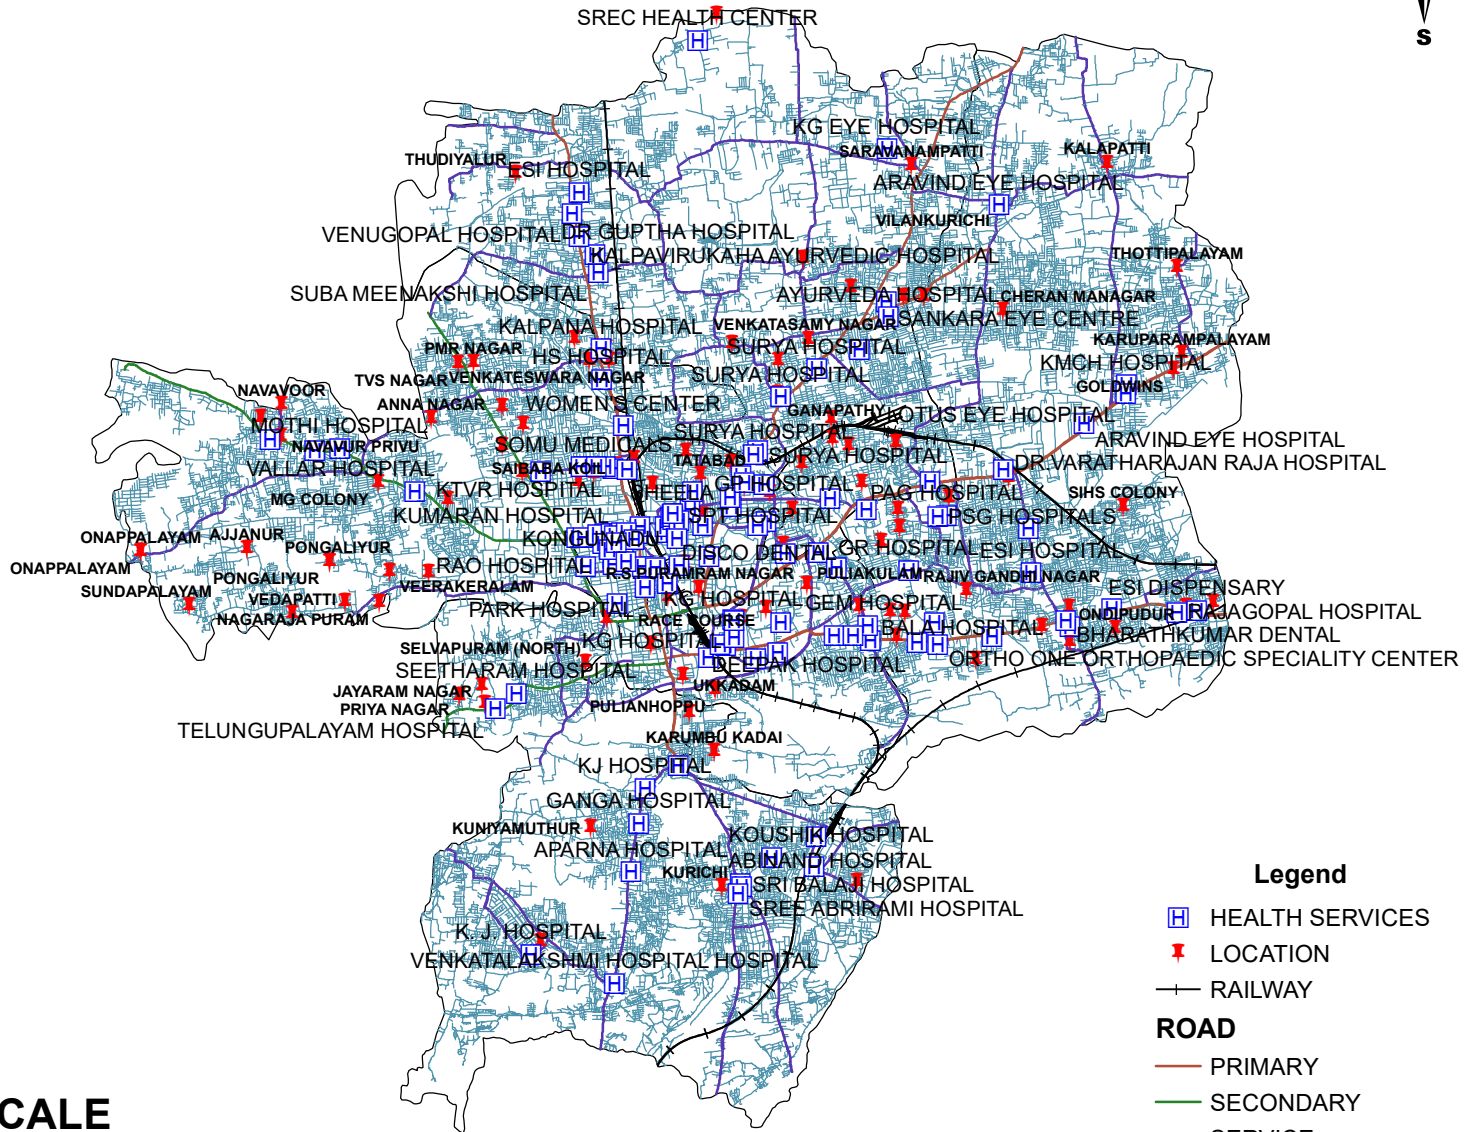

# COIMBATORE CITY - TRANSPORT HEALTH SERVICES

## SCALE